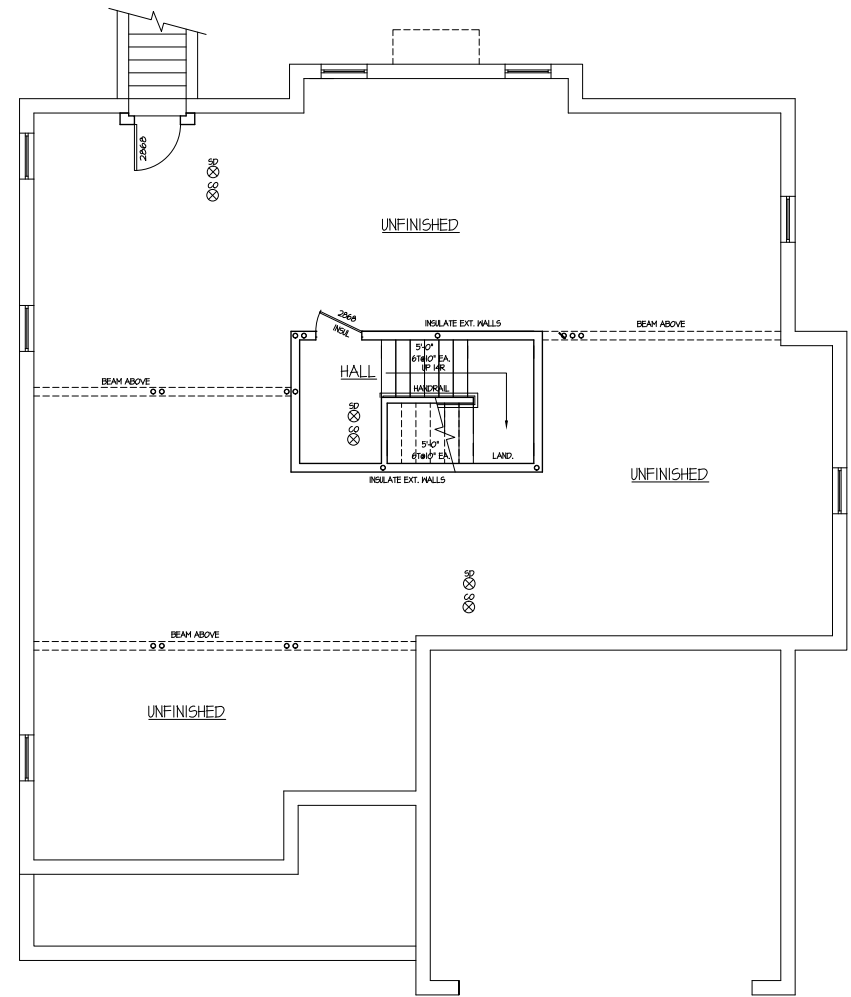

### LOWER LEVEL OPT 1 (UNIT A)

958 SF+/-

### LOWER LEVEL OPT 4 (UNIT A)

119 SF+/-

Floor plans may vary according to elevation and figures reflecting size, square footage, and other dimensions are estimates actual construction may vary. Site and square footage of the home may vary based on expandable area and options selected. Millwood Preserve reserves the right to change plans, dimensions, features, specifications, materials, and availability of homes without notice or obligation.